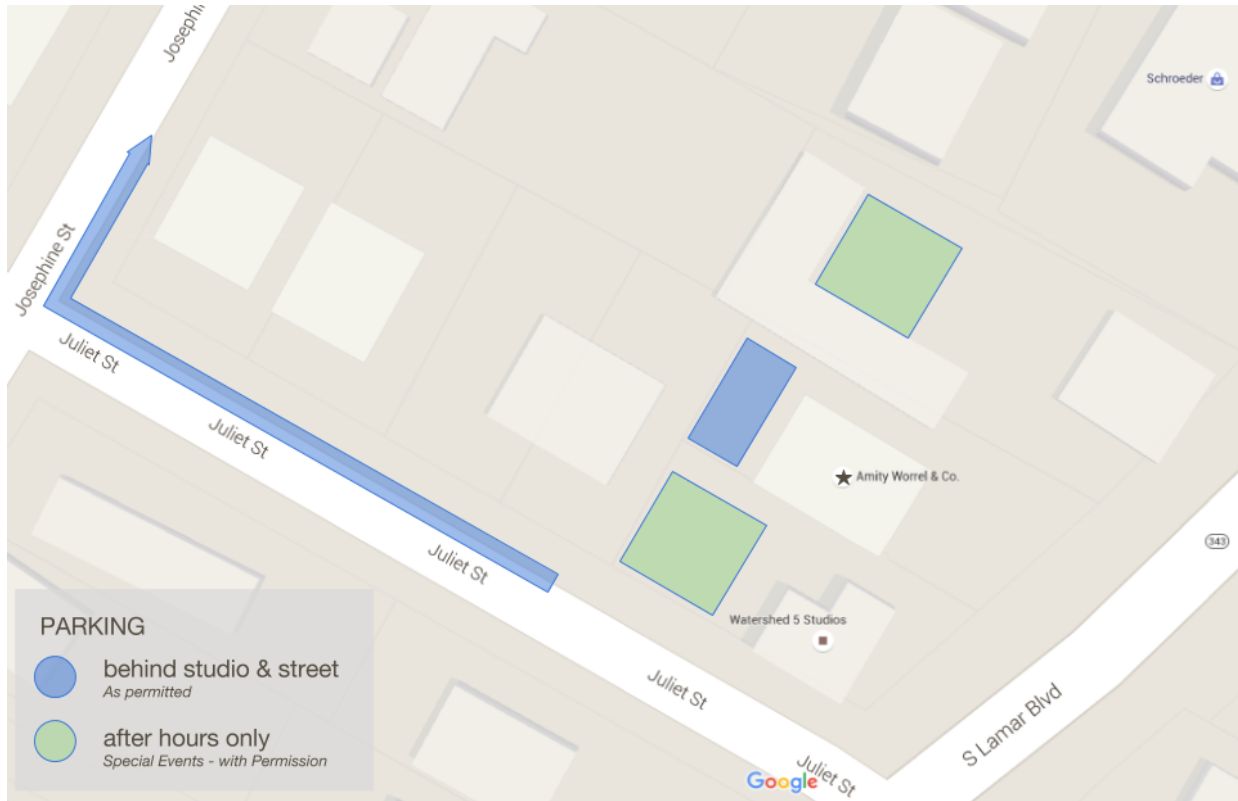

We are located directly across the street from Uchi at the intersection of Juliet & South Lamar

★ 716 S. Lamar Blvd. Austin, TX 78704

Amity Worrel & Co.

Working Hours 8am-5pm:

There is dedicated parking directly behind the studio and along Juliet Street as permitted. Please be mindful of residential driveways.